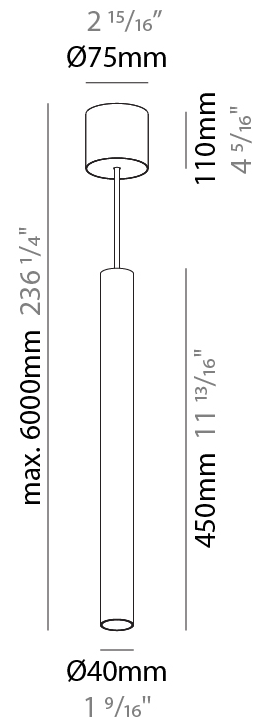

GENERAL

Series: Hangover
Subseries: Hangover Monopoint Surface Canopy
Brand: Prolicht
Division: Architectural
Mounting Type: Suspension
Mounting Location: Ceiling
Subcategory: Pendant

PHYSICAL

Shape: Cylinder
Diameter (mm): 40
Diameter (in): 1 9/16
Height (mm): 450
Height (in): 17 13/16
Max. Overall Height (mm): 2450
Max. Overall Height (in): 96 7/16
Light Distribution: Downlight
Diffuser: Shine Ring 0-6
Fixture Finish: SSR / BKV / CWI / CRY / HAB / UFT / ITA / RUA / FTG / MYG / LOD / PUS / FRO / FUP / KIA / POP / BLS / SPG / MEY / GOH / GUM / CHC / COM / ABZ / JAG / OBR / MOS / ROR
Fixture Material: Aluminum
Cable Details: 2000mm / 6000mm Cable in White / Black / Orange / Red

ELECTRICAL

Lamp Type: LED (Zhaga Standard)
Input Wattage (W): 10.9
Total Output Wattage (W): 9
Dimming: Non-Dimmable
Driver Included: Yes
Driver Location: Integrated
Driver Type: Constant Current
Driver Class: Class 2
Housing: ENCP3
Input Voltage (V): 120
Constant Current (MA): 500
Upon Request: Remote: 0-10Vdc dimming / Phase dimming 120Vac

LED

Number of LEDs: 1
Color Temperature (°K): 2700 / 3000 / 4000
Max. Delivered Lumen (lm): 842
CRI: >90 CRI
Efficiency (%): 86
Lamp Life (hrs): 50000
Upon Request: ***3500K available in minimum quantities (larger quantities upon request)

OPTICAL

Reflector: 40 / 50

RATINGS AND CERTIFICATIONS

Certified By: Certified for North American Standards
IP rating: IP20